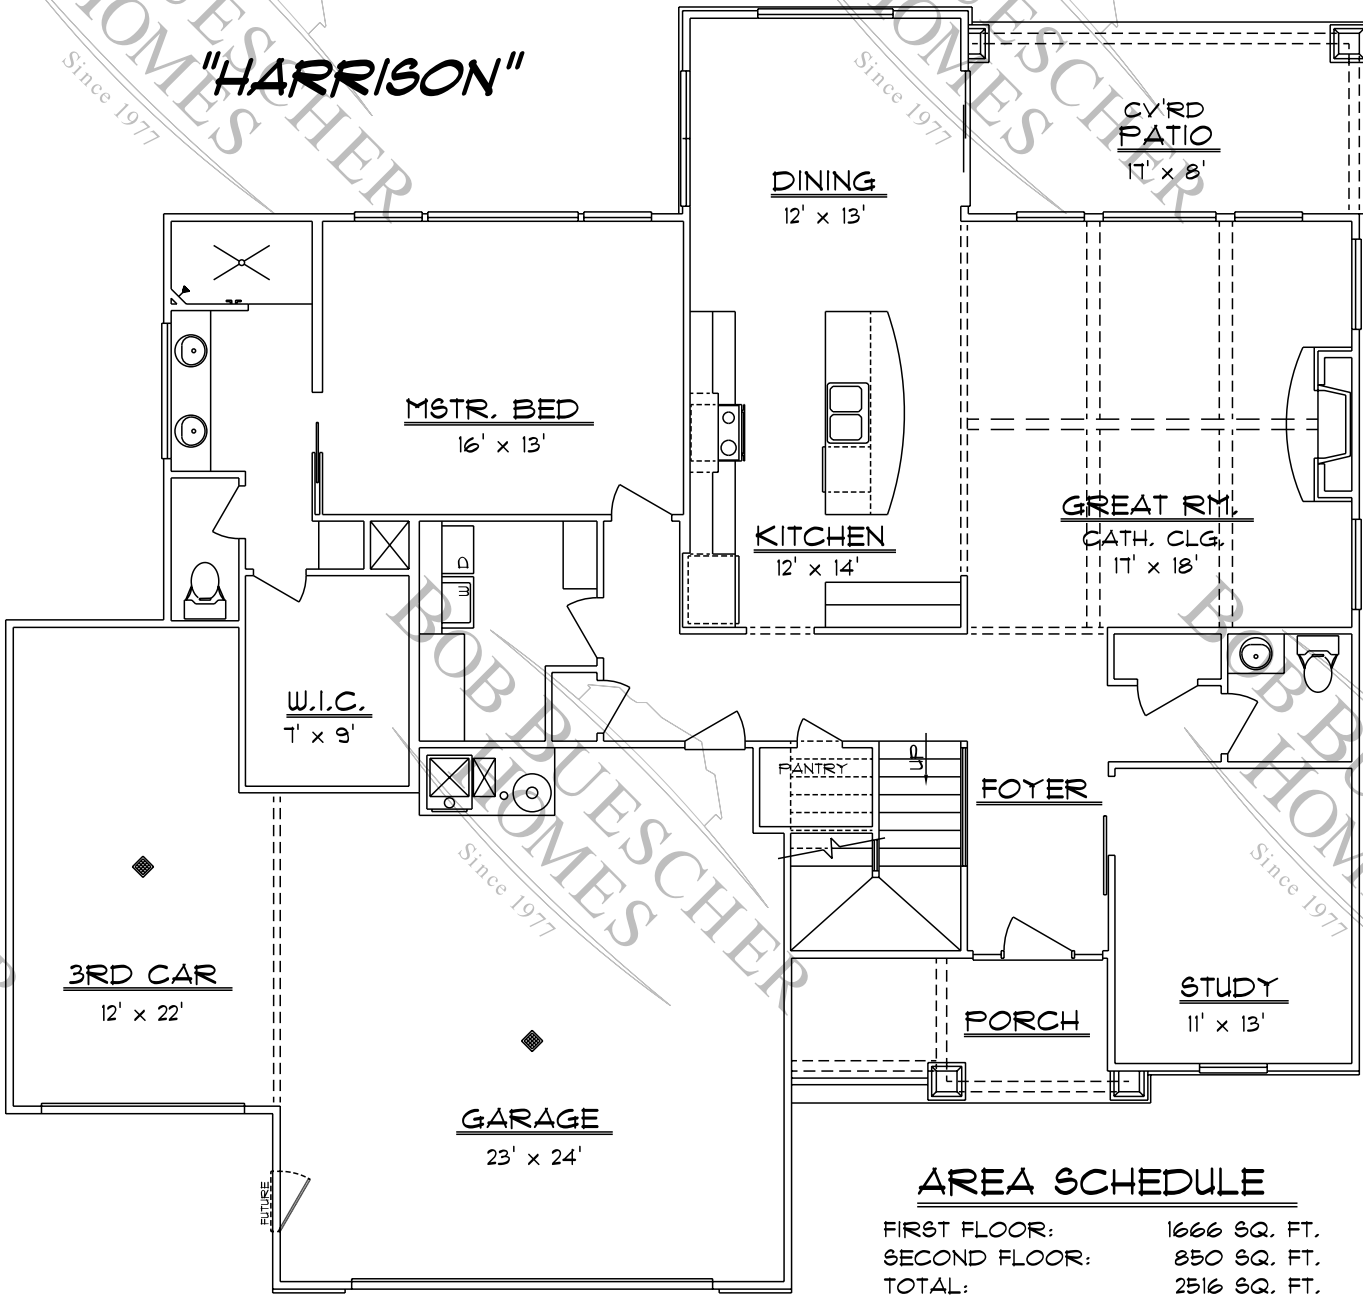

"HARRISON"

FIRST FLOOR

AREA SCHEDULE

FIRST FLOOR:	1666 SQ. FT.
SECOND FLOOR:	850 SQ. FT.
TOTAL:	2516 SQ. FT.
GARAGE:	718 SQ. FT.

"HARRISON"

SECOND FLOOR